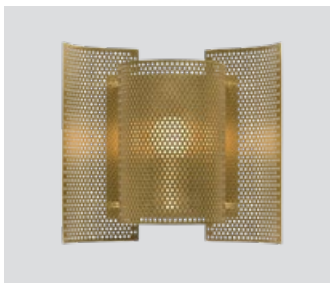

Butterfly perforated

Butterfly perforated white
– Item no. 324

Butterfly perforated brass
– Item no. 325

Butterfly perforated dark green
– Item no. 326

Butterfly perforated black
– Item no. 327

Butterfly perforated aluminium
– Item no. 328

Product type: Wall lamp

Design: Sven I. Dysthe, 1964

Shade material: Steel, brass or aluminium

Shade colour: White, black, dark green,
brushed brass or brushed aluminium

Body material: Steel

Body colour: White, black, dark green, brass or steel

Wire: White silk (white version), black silk (brass, black,
aluminium and dark green versions), 190 cm

Switch: Detachable pull string switch (on/off)

Bulb: E27, Max. 60 W

Voltage: 220V - 240V - 50/60Hz

Net weight: 1,2 kg (white, black, brass and dark green
versions), 0,8 kg (aluminium version)