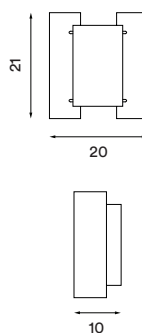

Product type: Wall lamp

Design: Sven I. Dysthe, 1964

Shade material: Steel, brass or aluminium

Shade colour: White, black, dark green,
brushed brass or brushed aluminium

Body material: Steel

Body colour: White, black, dark green, brass or steel

Wire: White silk (white version), black silk (brass, black,
aluminium and dark green versions), 190 cm

Switch: Detachable pull string switch (on/off)

Bulb: E27, Max. 60 W

Voltage: 220V - 240V - 50/60Hz

Net weight: 1,2 kg (white, black, brass and dark green
versions), 0,8 kg (aluminium version)

Minimum order size: 2

Spare part available: Wall bracket

Dimensions and light direction:

Recommended bulb: